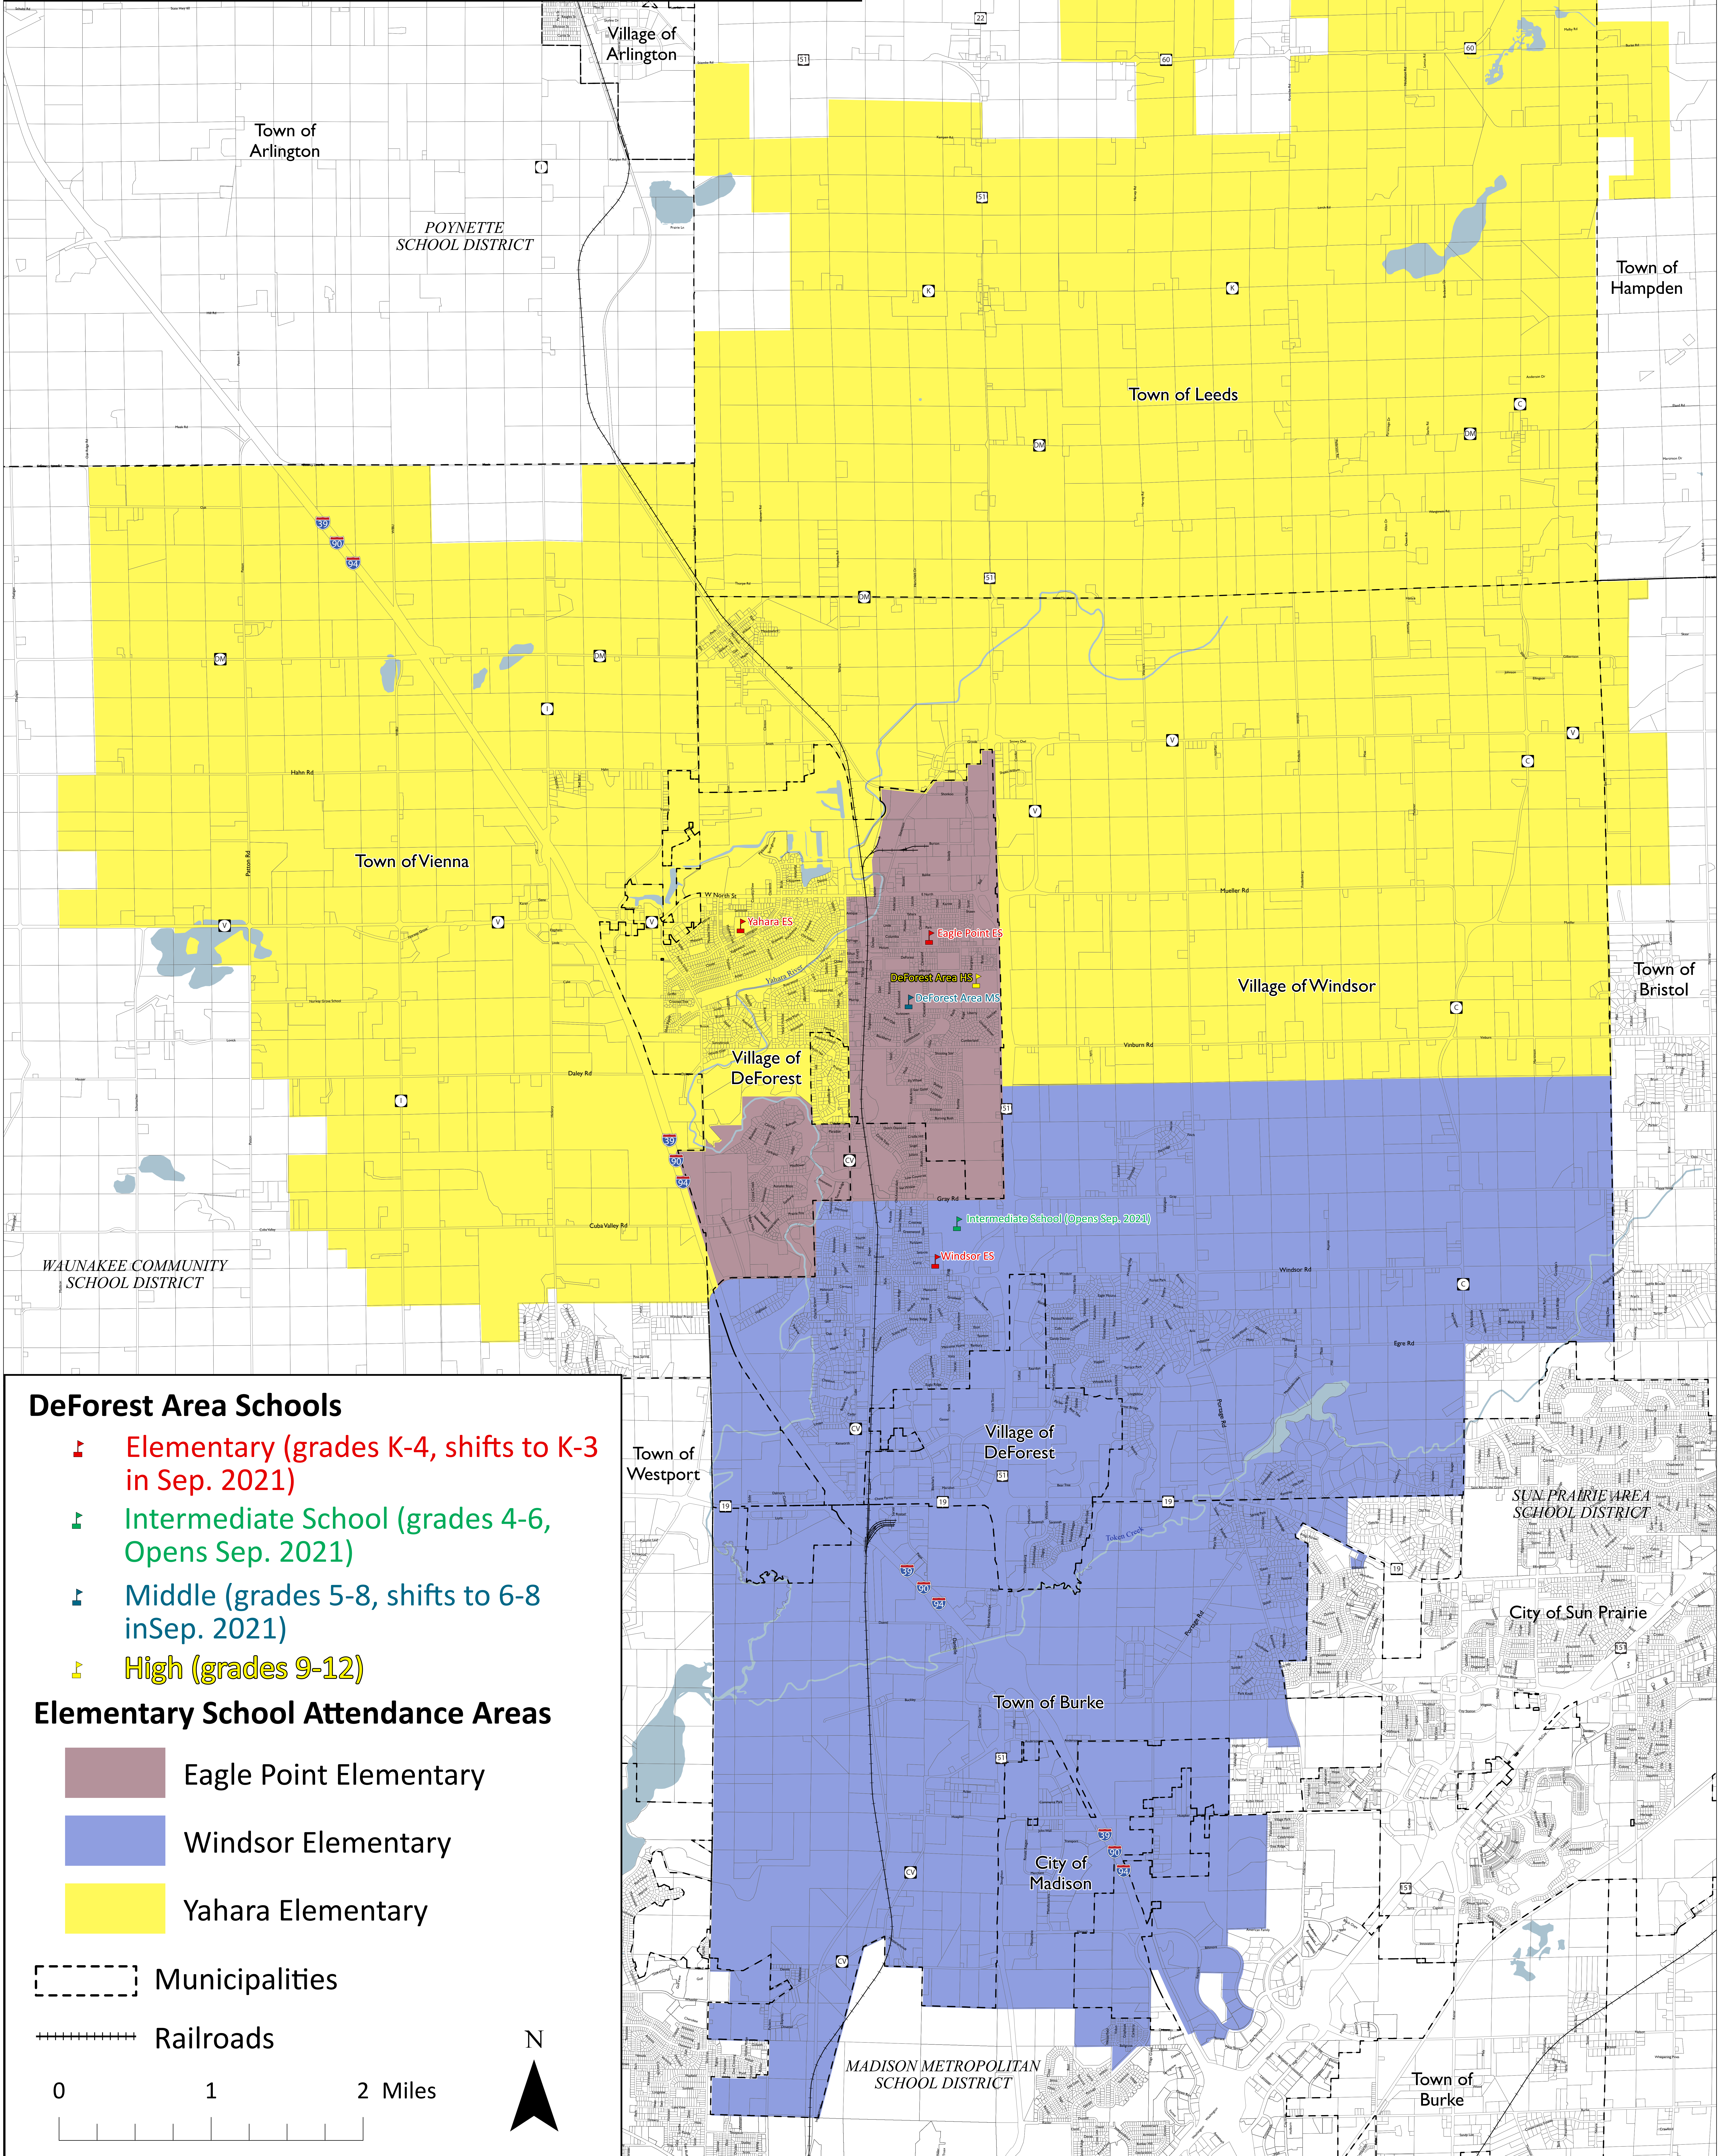

DeForest Area School District Boundaries

Date Created: 10/18/19

Sources: Dane County, WI DOA/State Cartographer's Office,
DeForest Area School District

DeForest Area Schools

- 📍 **Elementary (grades K-4, shifts to K-3 in Sep. 2021)**
- 📍 **Intermediate School (grades 4-6, Opens Sep. 2021)**
- 📍 **Middle (grades 5-8, shifts to 6-8 in Sep. 2021)**
- 📍 **High (grades 9-12)**

Elementary School Attendance Areas

Eagle Point Elementary

Windsor Elementary

Yahara Elementary

Municipalities

Railroads

0 1 2 Miles